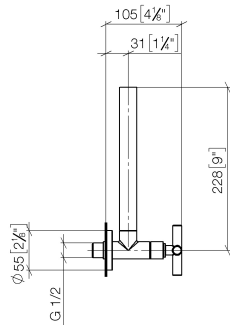

22 900 892

- rosette Ø 55 mm
- hose covering 200mm, for shortening

	Platinum	22 900 892-08
	Chrome	22 900 892-00
	Brushed Platinum	22 900 892-06
	Dark Chrome	22 900 892-19
	Brushed Durabronze (23kt Gold)	22 900 892-28
	Matte Black	22 900 892-33
	Brushed Champagne (22kt Gold)	22 900 892-46
	Champagne (22kt Gold)	22 900 892-47
	Brushed Dark Platinum	22 900 892-99

22 900 892

mm [inches]

Flow rate chart

22 900 892

Parts for other finishes can be found here: [Chrome](#)

Spare parts list

No.	Item Number	Name	Quantity used	Delivery time
1	09 21 22 000-08	nipple	1	40
2	90 14 10 010 00 90	seal	1	2
3	09 28 22 020-08	pipe	1	40
4	04 24 04 220 01-08	threaded connector	1	-
Spare part can no longer be ordered, please order the replacement item				
5	09 20 89 010-08	handle	1	60
6	09 12 12 041-08	base	1	40
7	09 30 30 069 90	screw	1	2
8	90 90 03 006 00 90	top	1	2
9	09 27 22 015-08	rosette	1	40
10	09 14 10 093 90	seal	1	2