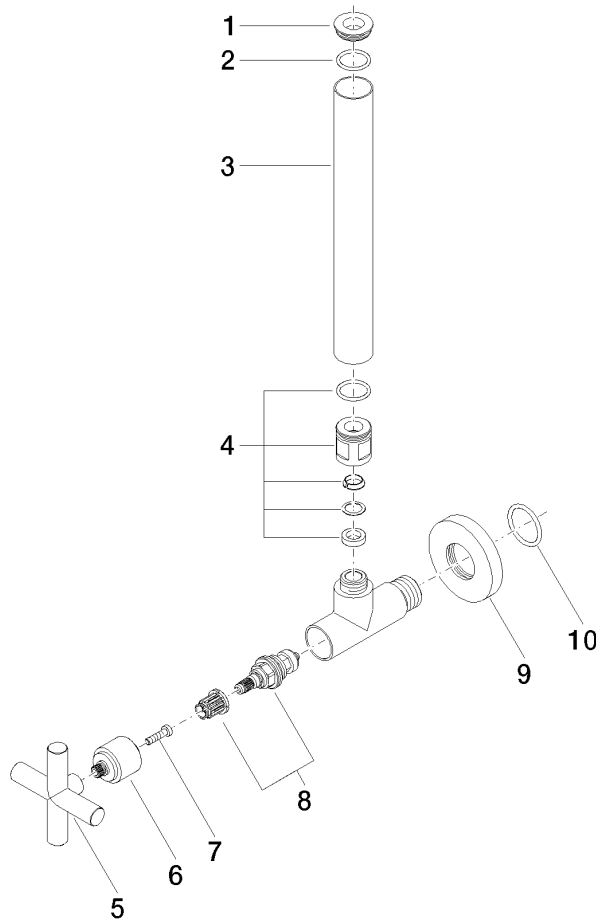

22 900 892

- rosette Ø 55 mm
- hose covering 200mm, for shortening

	Platinum	22 900 892-08
	Chrome	22 900 892-00
	Brushed Platinum	22 900 892-06
	Dark Chrome	22 900 892-19
	Brushed Durabronze (23kt Gold)	22 900 892-28
	Matte Black	22 900 892-33
	Brushed Champagne (22kt Gold)	22 900 892-46
	Champagne (22kt Gold)	22 900 892-47
	Brushed Dark Platinum	22 900 892-99

22 900 892

mm [inches]

Flow rate chart

22 900 892

Parts for other finishes can be found here: [Chrome](#)

Spare parts list

No.	Item Number	Name	Quantity used	Delivery time
1	09 21 22 000-08	nipple	1	40
2	90 14 10 010 00 90	seal	1	2
3	09 28 22 020-08	pipe	1	40
4	04 24 04 220 01-08	threaded connector	1	-
Spare part can no longer be ordered, please order the replacement item				
5	09 20 89 010-08	handle	1	60
6	09 12 12 041-08	base	1	40
7	09 30 30 069 90	screw	1	2
8	90 90 03 006 00 90	top	1	2
9	09 27 22 015-08	rosette	1	40
10	09 14 10 093 90	seal	1	2